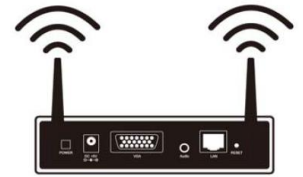

## Full-featured Wireless Presenter

*HD Video-streaming, Central Mouse and more...*

The full-featured VersaView IPP2040 wireless presenter turns any projector into a wireless projector. In addition, it allows the presenter to operate his remote computers with the versatile Central Mouse while sitting or walking in the meeting room.

With the revolutionary high performance wireless projection, you can easily share the HD quality multimedia seamlessly on the big display with colleagues or friends without any cable hassle.

Compatible with most smart phones and computers, capable of the easiest USB-token Plug and Show setup, the IPP2040 is powerful yet very friendly to use.

### IPP2040 Wireless Presenter

On-board video decoding displays HD video seamlessly

Control all of the engaged computers with VersaView V288 Central Mouse

V288 integrates table mouse, air mouse and laser beam pointer

- ✓ USB token, present wirelessly even without driver installation
- ✓ Configurable to fit your organization
- ✓ Multiple security levels
- ✓ Present through your network
- ✓ PtG(Present-to-Go), Photo sharing, slide show with animation from smart phone,
- ✓ Display up to 4 screens for big event. (wireless cascading)
- ✓ Four displays in one - ideal for collaboration and web meeting
- ✓ Wireless presentation with access point
- ✓ Built-in video streaming